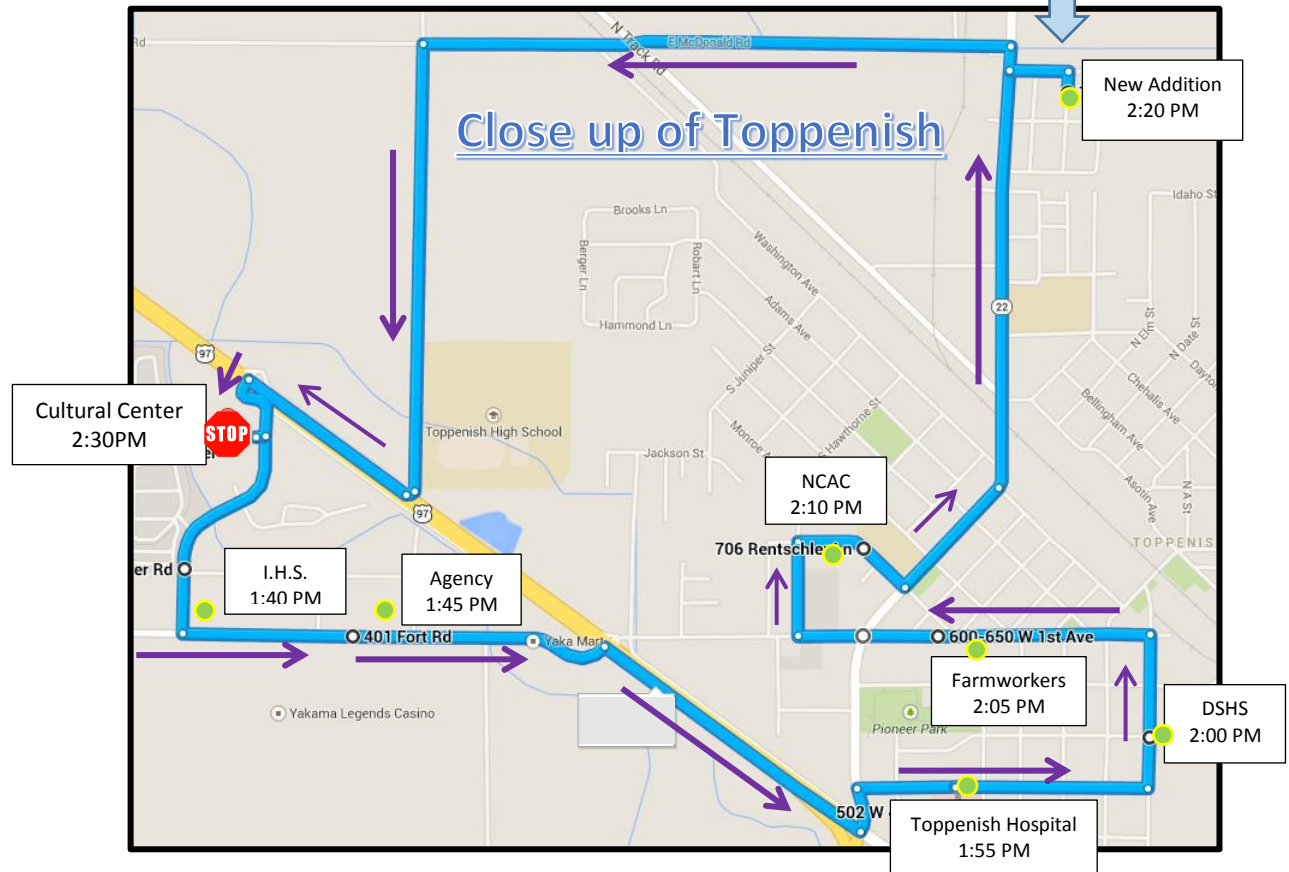

Route 3

(11:45 AM - 2:30 PM)

Route 4

(3:10 PM – 5:20 PM)

Route 4

Continued

(5:40 PM – 7:25 PM)