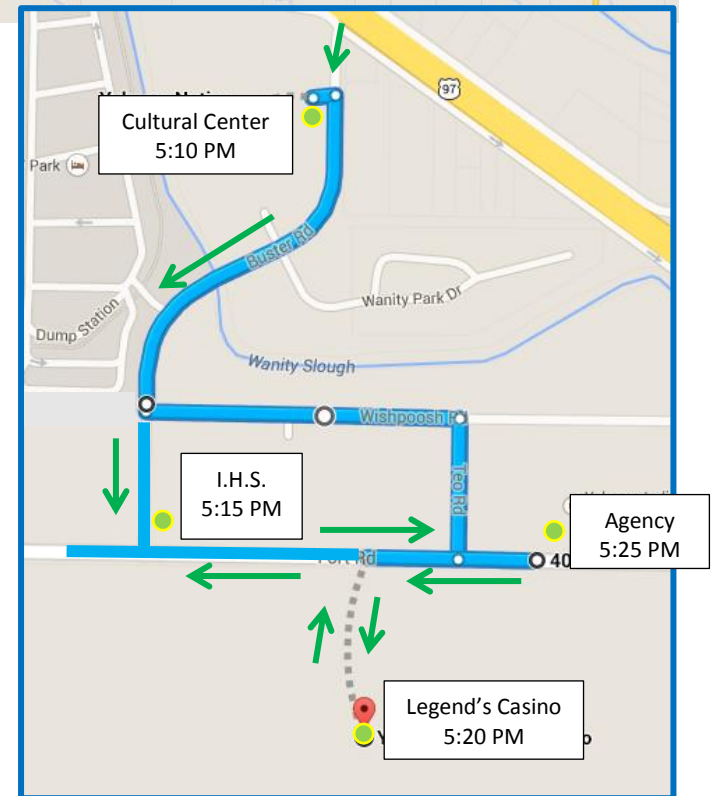

Route 3

(11:45 AM - 2:30 PM)

Route 4

(3:10 PM – 5:20 PM)

Route 4

Continued

(5:40 PM – 7:25 PM)