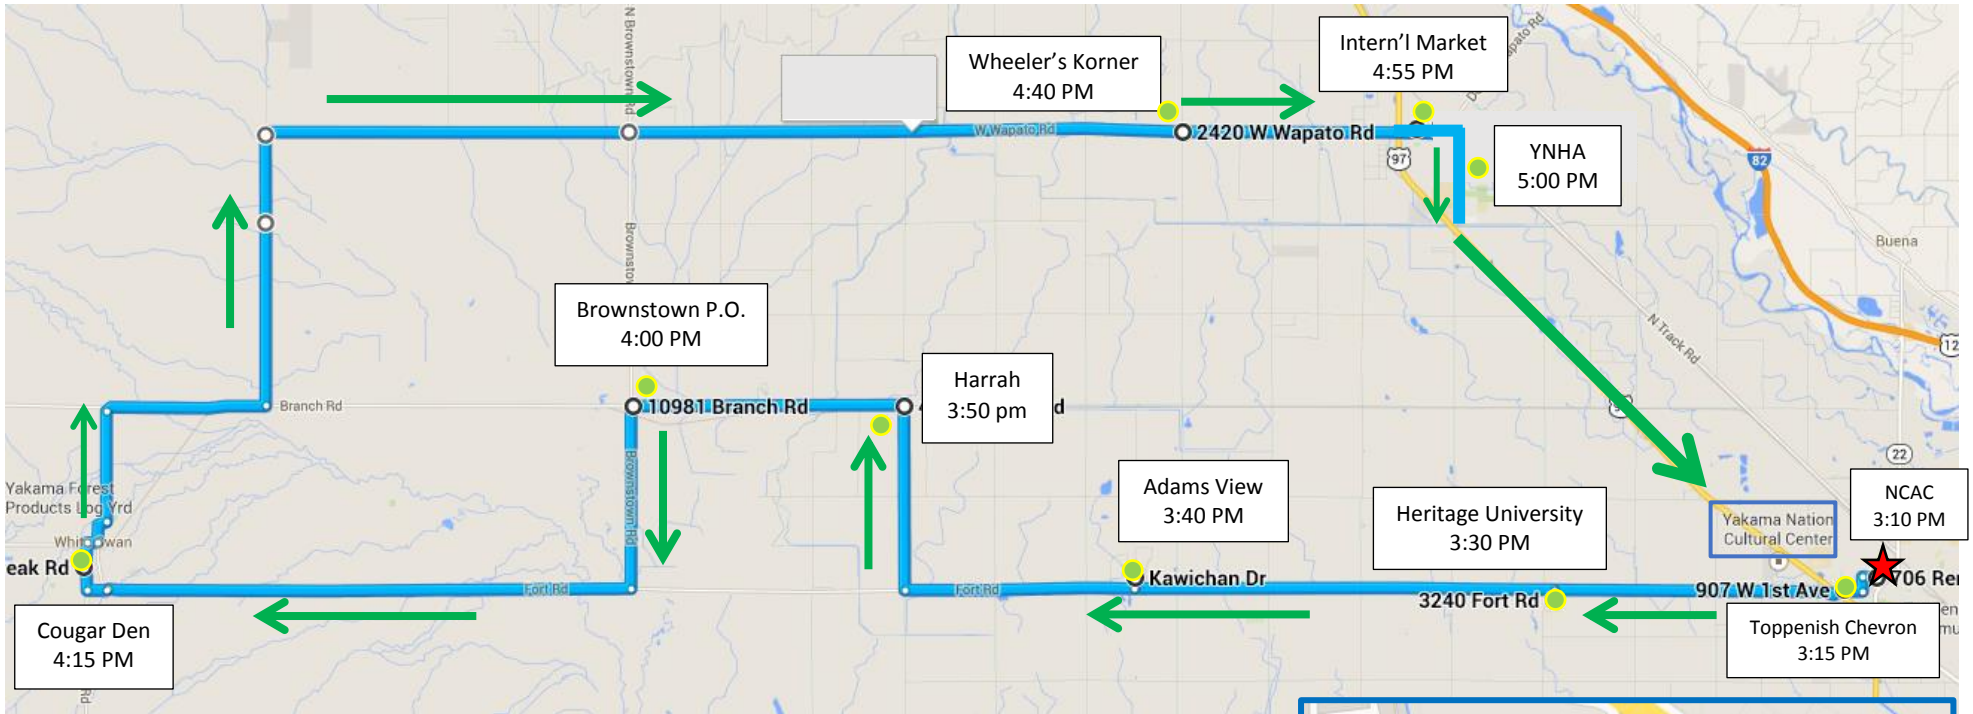

Route 3

(11:45 AM - 2:30 PM)

Route 4

(3:10 PM – 5:20 PM)

Route 4

Continued

(5:40 PM – 7:25 PM)